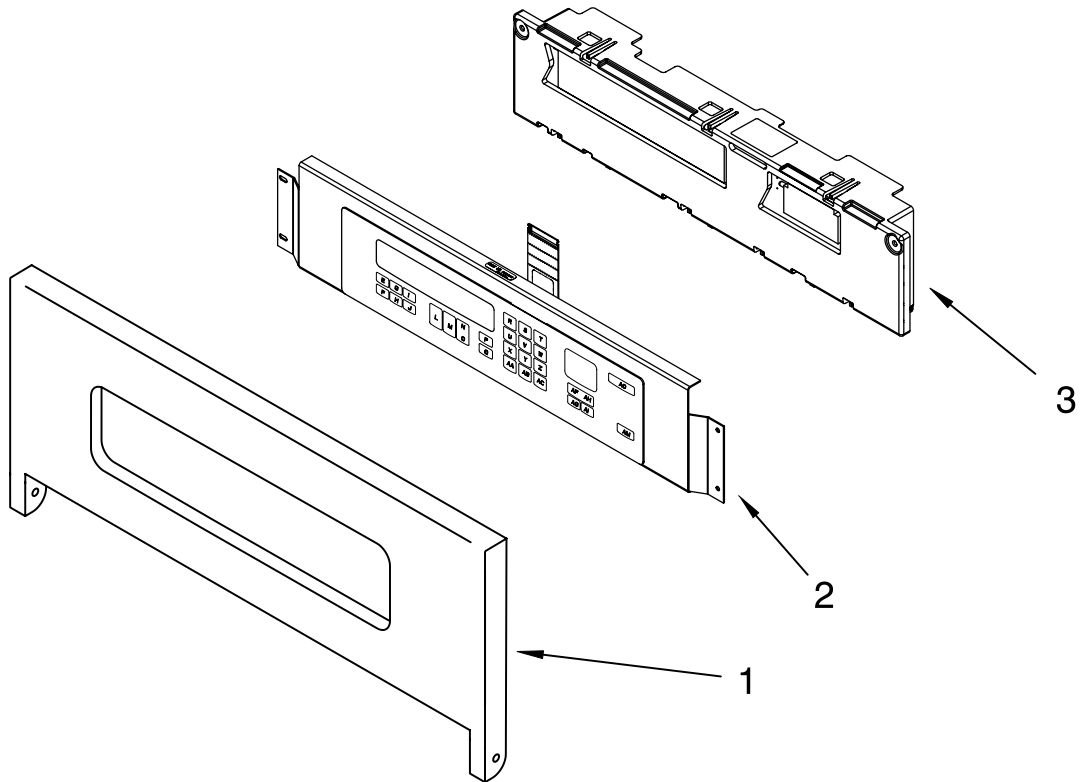

CONTROL PANEL PARTS

For Models: KEBC247KBL04, KEBC247KWH04, KEBC247KSS04
(Black) (White) (S.Steel)

Illus. No.	Part No.	DESCRIPTION
1		Panel, Control
	8300815	Black Model
	8300816	White Model
	8302364	S.Steel Model
	3400832	Screw
2		Switch, Membrane
	8302743	Black
	8301963	White
	8302359	S.Steel
	3400832	Screw
3	8302305	Assy, Control
	8301848	Latch, Sister Board
	4449745	Screw

FOR ORDERING INFORMATION REFER TO PARTS PRICE LIST